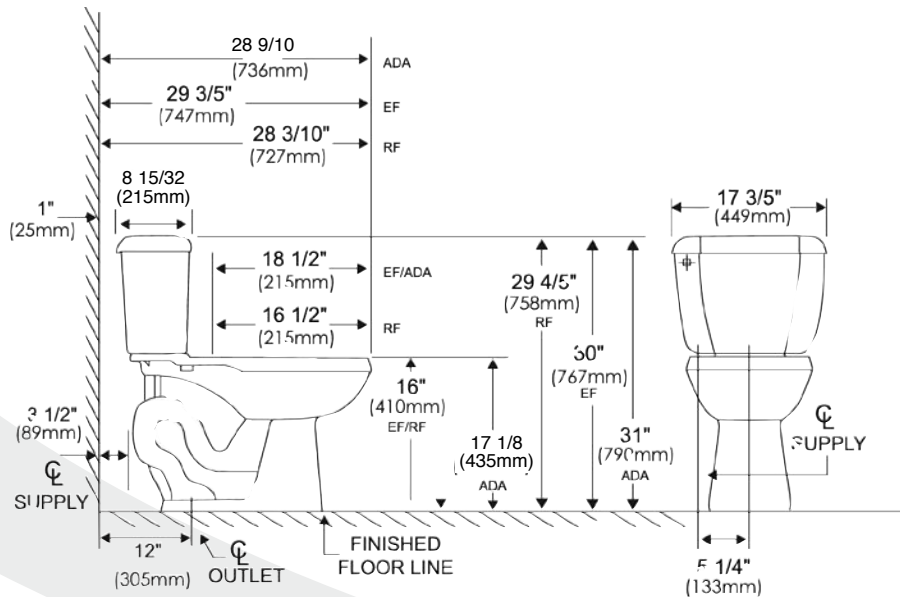

# High Performance 3" Valve Toilet

PF8200, PF8201, PF8203, PF8212

- 3" (76mm) flapperless flush valve empties the tank in less than 3 seconds and seals firm to prevent leaks
- High performance jet, creates a powerful but quiet vortex that drives water through the wide 2-1/8" (54mm) glazed trapway to eliminate clogs
- 8" x 9" (200mm x 228mm) water surface
- Sanitary bar on bowl for easy cleaning
- Slim design with color matching flush lever
- Round front & elongated 16" (410mm) bowl height
- ADA compliant, 17 1/8" (435mm) bowl height
- Available in white, biscuit and bone

## PRODUCT FEATURES

- 3" (76mm) flapperless flush valve empties the tank in less than 3 seconds and seals firm to prevent leaks
- High performance jet, creates a powerful but quiet vortex that drives water through the wide 2-1/8" (54mm) glazed trapway to eliminate clogs
- 8" x 9" (200mm x 228mm) water surface
- Sanitary bar on bowl for easy cleaning
- Slim design with color matching flush lever
- Round front & elongated 16" (410mm) bowl height
- ADA compliant, 17 1/8" (435mm) bowl height
- Available in white, biscuit and bone

\* All measurements are nominal. Please verify before actual installation.